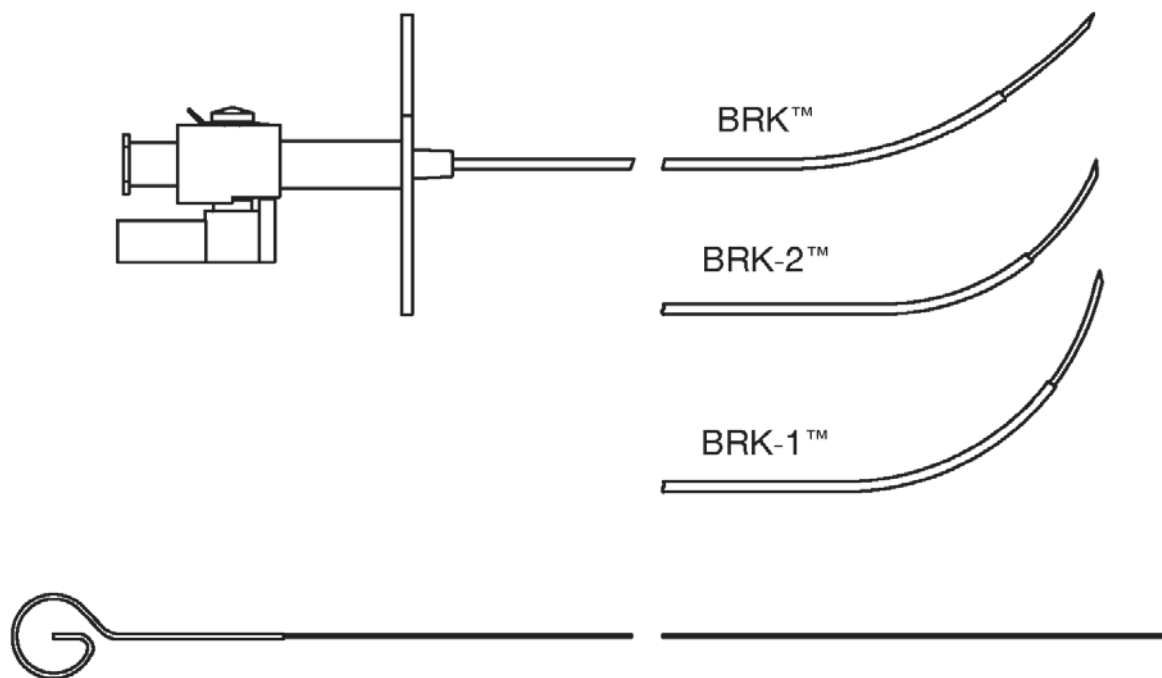

BRK™ Transseptal Needles

Product Highlights

- Available in adult and small anatomy sizes
- Bevel angle 50 degrees
- Pointer on the needle shield shows the direction of the needle curve

Ordering Information

Contents: Stainless Steel Transseptal Needle and Stylet (1 unit per box)

Reorder Number	Curve Type	Size	Needle Usable Length (cm)
407200	BRK™	Adult, 18 ga.	71
407201	BRK-1™	Adult, 18 ga.	71
407202	BRK™	Small Anatomy, 19 ga.	56
407203	BRK-2™	Small Anatomy, 19 ga.	56
407205	BRK™	Adult, 18 ga.	89
G407215	BRK-1™	Adult, 18 ga.	89
407206	BRK™	Adult, 18 ga.	98
407207	BRK-1™	Adult, 18 ga.	98

BRK™ Transseptal Needles, XS Series

Product Highlights

- Bevel angle 30 degrees
- Steeper primary bevel angle and two back bevels that combine to form a distinct point at the tip of the needle
- Pointer on the needle shield shows the direction of the needle curve

Ordering Information

Contents: Stainless Steel Transseptal Needle and Stylet (1 unit per box)

Reorder Number	Curve Type	Size	Needle Usable Length (cm)
G407208	BRK™ XS	Adult, 18 ga	71
G407209	BRK-1™ XS	Adult, 18 ga	71
G407210	BRK™ XS	Adult, 18 ga	89
G407216	BRK-1™ XS	Adult, 18 ga	89
G407211	BRK™ XS	Adult, 18 ga	98
G407212	BRK-1™ XS	Adult, 18 ga	98